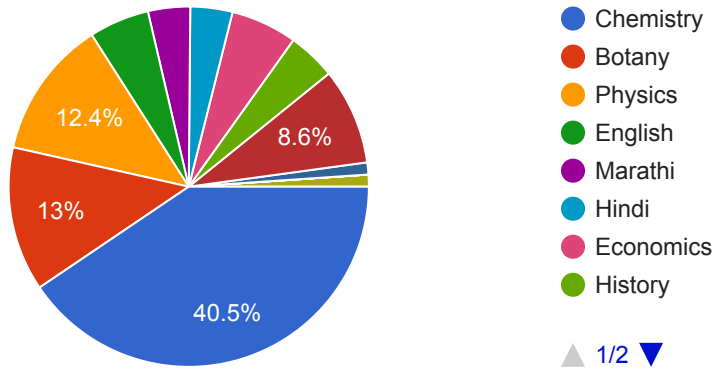

9834988493

8956584650

9673376743

8010827090

Stream

185 responses

Subjects of Graduation

185 responses

PRN Number

185 responses

- 2018055091
- 2016064465
- 2017057236
- 2019017454
- 2017057079
- 2018055117
- 2020003054
- 2020002995
- 2020009414

The syllabus of each course was

185 responses

Background for benifitting from the course was