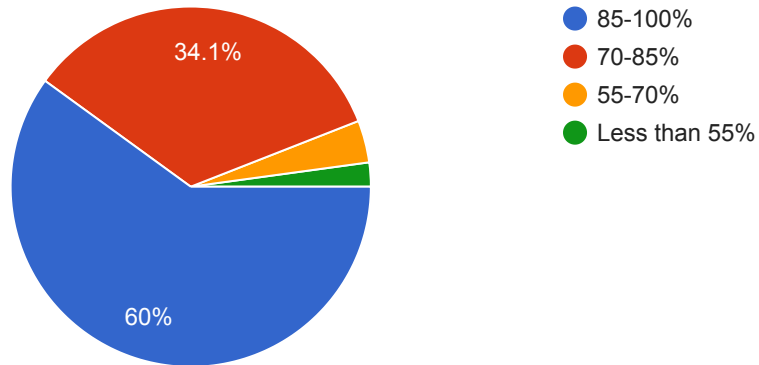

PRN Number

185 responses

- 2018055091
- 2016064465
- 2017057236
- 2019017454
- 2017057079
- 2018055117
- 2020003054
- 2020002995
- 2020009414

The syllabus of each course was

185 responses

Background for benifitting from the course was

185 responses

Was the course easy or difficult to understand ?

185 responses

How much of the syllabus was covered in the class ?

185 responses

What is your opinion about the library material and facilities for the course ?