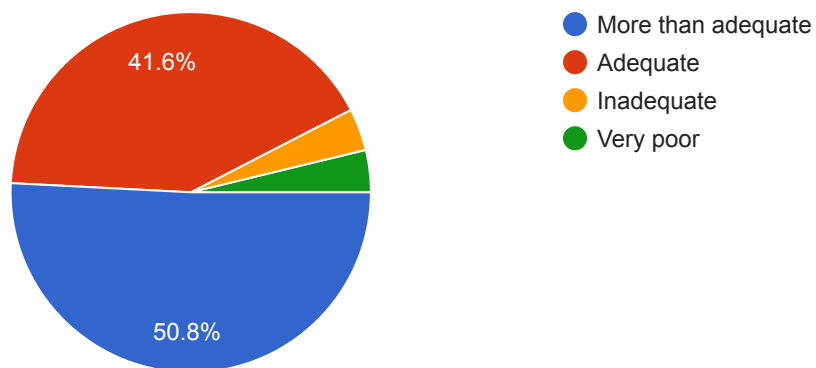

What is your opinion about the library material and facilities for the course ?

185 responses