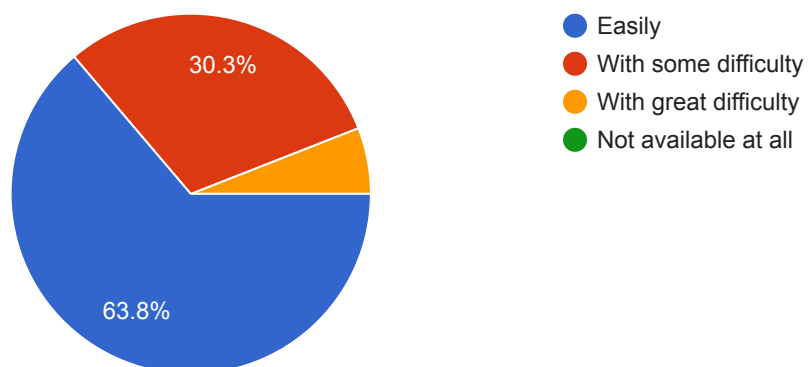

To what extent were you able to get material for the prescribed Readings ?

185 responses